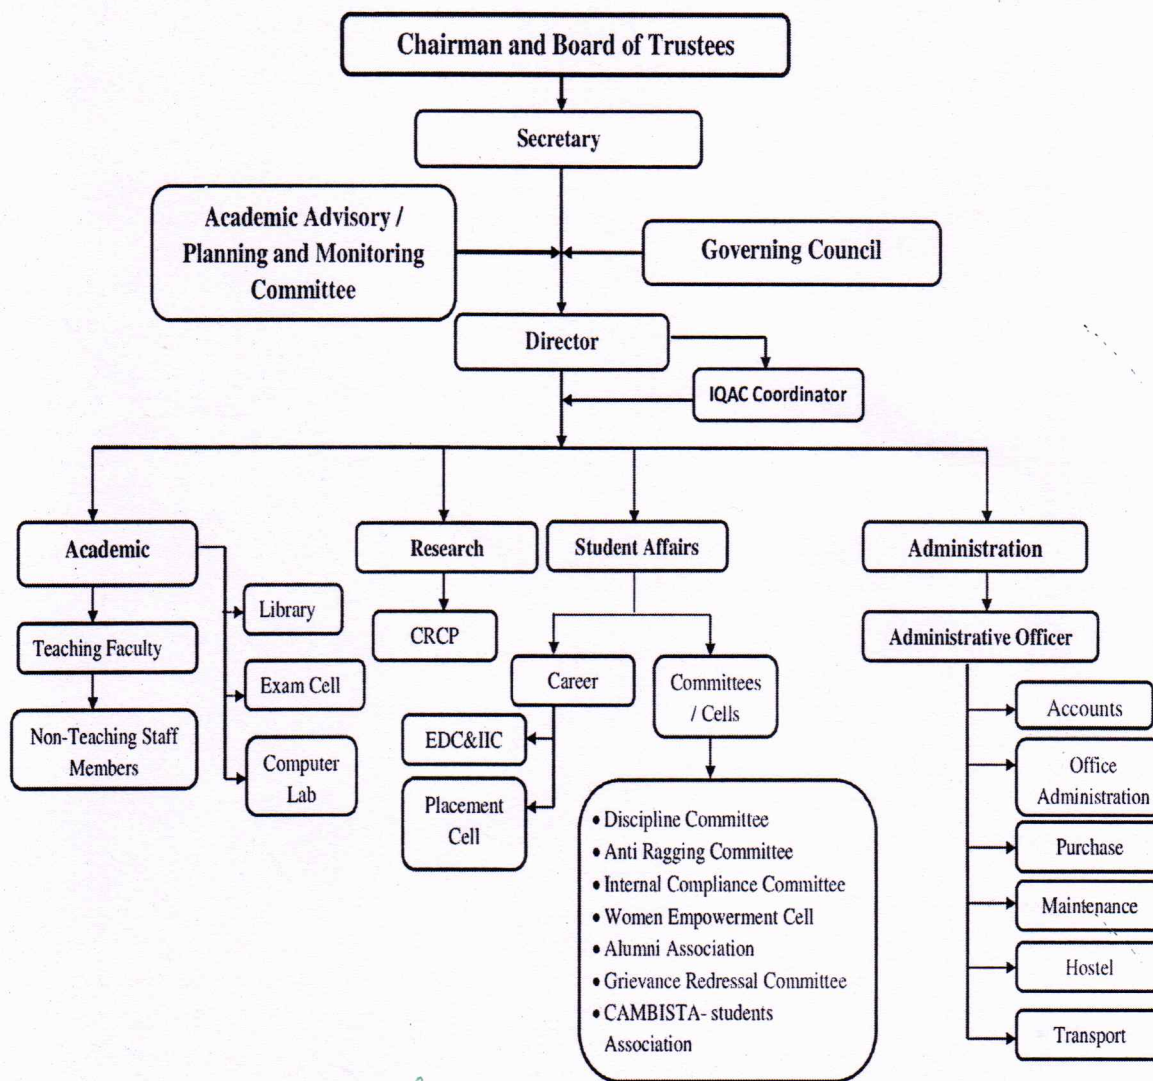

**VIMS**  
VIVEKANANDA INSTITUTE OF MANAGEMENT STUDIES

**VIVEKANANDA**  
INSTITUTE OF MANAGEMENT STUDIES  
APPROVED BY AICTE AND PERMANENTLY AFFILIATED TO ANNA UNIVERSITY  
(A Stand alone B-School)

## Organisation Chart

*Analgy*

**Dr. A. VALARMATHI**  
DIRECTOR

Vivekananda Institute of Management Studies  
SF. No: 143/1A2, Devampalayam,  
S.S. Kulam, Coimbatore - 641 107.